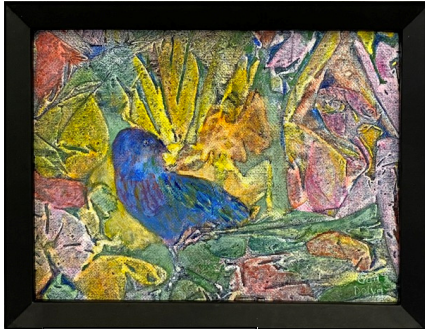

# The Annual Point of View Challenge!

Three SPAC volunteers, headed by team leader **Lois Brown**, set up the Point of View Show at the Mary Winspear on April 3rd. **Melinda Neal** and **Kathy Demchuk** did the display work, **Heather Maciak** photographed the pieces, and **Lois** was the behind-the-scenes coordinator, art card creator and generally, the person we could count on for all the details. Lois invited participants to drop off their artworks at her home, and only a few members didn't take her up on the offer. In all, we displayed 58 pieces of art, inspired by the photograph taken by Sidney Shutterbugs member **Frank Davies**. His winning photo, "Chick a Dee-dee-dee", is shown at left. Be sure to visit the Winspear to see the display in person!

# The Annual Point of View Challenge, page three!

**Spring's Song**  
Heather Corbitt  
Hand-painted cotton and silk  
\$175  
khorbitt@gmail.com

**Home Tweet Home**  
Christine Cooper  
Wood/polymer clay/acrylic  
\$75  
pc\_coopers@hotmail.com

**Prairie de Printemps**  
Nancy Dolan  
Acrylic mixed media  
\$250  
nancydolan42@gmail.com

**A Brush with Green**  
Jan Dong  
Acrylic  
\$375  
jandongbc@gmail.com

**Where Did She Go**  
Gail Dolyn  
Acrylic  
\$90  
gaildolyn@shaw.ca

**Chickadee Haiga**  
Charles Dool  
Watercolour  
\$80  
thedoolfamily@shaw.ca  
When you illustrate a haiku  
it is called a haiga

*in tree branches  
chickadees  
happy visitors*