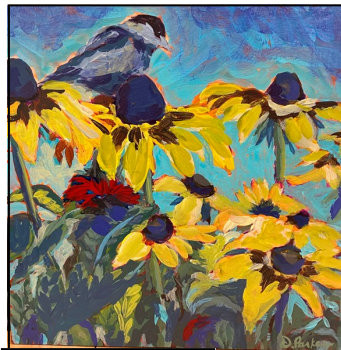

**Sunny Dee**  
Sylvia Jones  
Acrylic  
NFS  
sylviajones@shaw.ca

**Blue Tweet**  
Sophia Morrison  
Mixed media  
\$350  
sitkastudios@shaw.ca

**Bird on a Flower**  
Melinda Neal  
Oil on canvas  
\$40  
mnealart@gmail.com

**Imitating Nature**  
Joan Neudecker  
Jewellery  
NFS

**Chick-a-dee Landing**  
Claudia Nordin  
Acrylic  
NFS

**"Ah yesss..."**  
Dan Nordin  
Acrylic  
\$250  
dnordin@shaw.ca

**Spring**  
Colleen Noren  
Acrylic Pour and Painted  
\$50  
dcnoren@shaw.ca

## The Annual Point of View Challenge, page six!

**Garden Girl**  
 Claudia Parfitt  
 Acrylic  
 \$130  
 parfitt3@telus.net

**Mellow in the Yellow**  
 Dawn Parker  
 Acrylic on wood  
 \$125  
 250-655-4937

**Little Bird**  
 Suzanna Polinsky  
 Acrylic  
 \$100  
 susiepolinsky@gmail.com

**Chickadee's Point of View**  
 Jill Rashleigh  
 Watercolour  
 \$100  
 jill@rashleigh.ca

**Afternoon in the Garden**  
 Eurasian Jay  
 Susan Shaw  
 Watercolour  
 \$325  
 susanlunneshaw@gmail.com