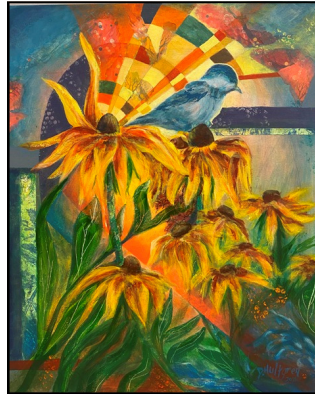

Sunny Dee
Sylvia Jones
Acrylic
NFS
sylviajones@shaw.ca

Garden Essence
Diane Hultgren
Acrylic collage
$350
dhultgren@outlook.com