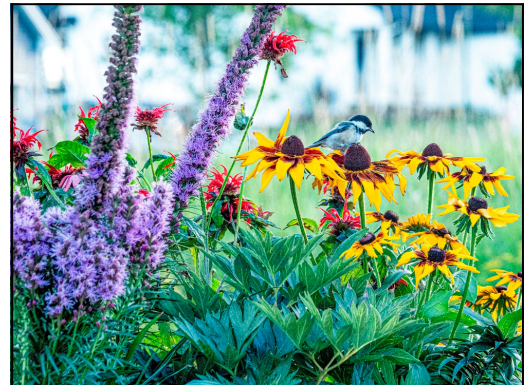

# The Annual Point of View Challenge!

Three SPAC volunteers, headed by team leader **Lois Brown**, set up the Point of View Show at the Mary Winspear on April 3rd. **Melinda Neal** and **Kathy Demchuk** did the display work, **Heather Maciak** photographed the pieces, and **Lois** was the behind-the-scenes coordinator, art card creator and generally, the person we could count on for all the details. Lois invited participants to drop off their artworks at her home, and only a few members didn't take her up on the offer. In all, we displayed 58 pieces of art, inspired by the photograph taken by Sidney Shutterbugs member **Frank Davies**. His winning photo, "Chick a Dee-dee-dee", is shown at left. Be sure to visit the Winspear to see the display in person!